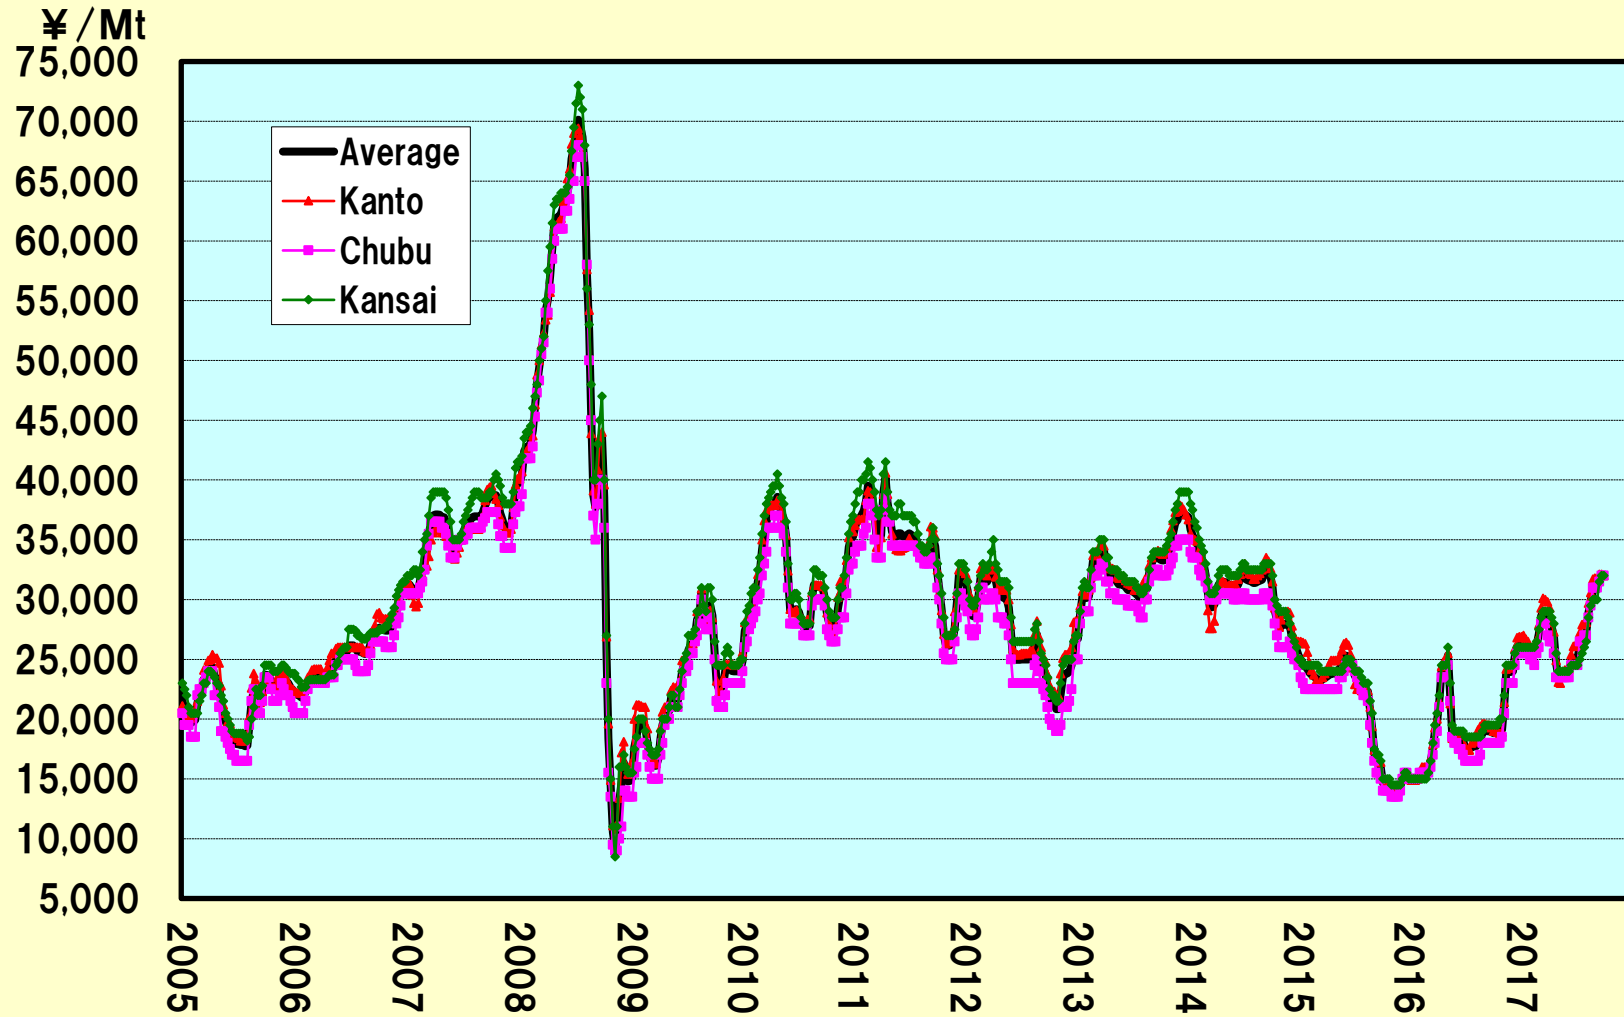

ROMAE PRICES (H2)

(C) Nikkan Shikyo Tsushinsha co,ltd All Rights Reserved.