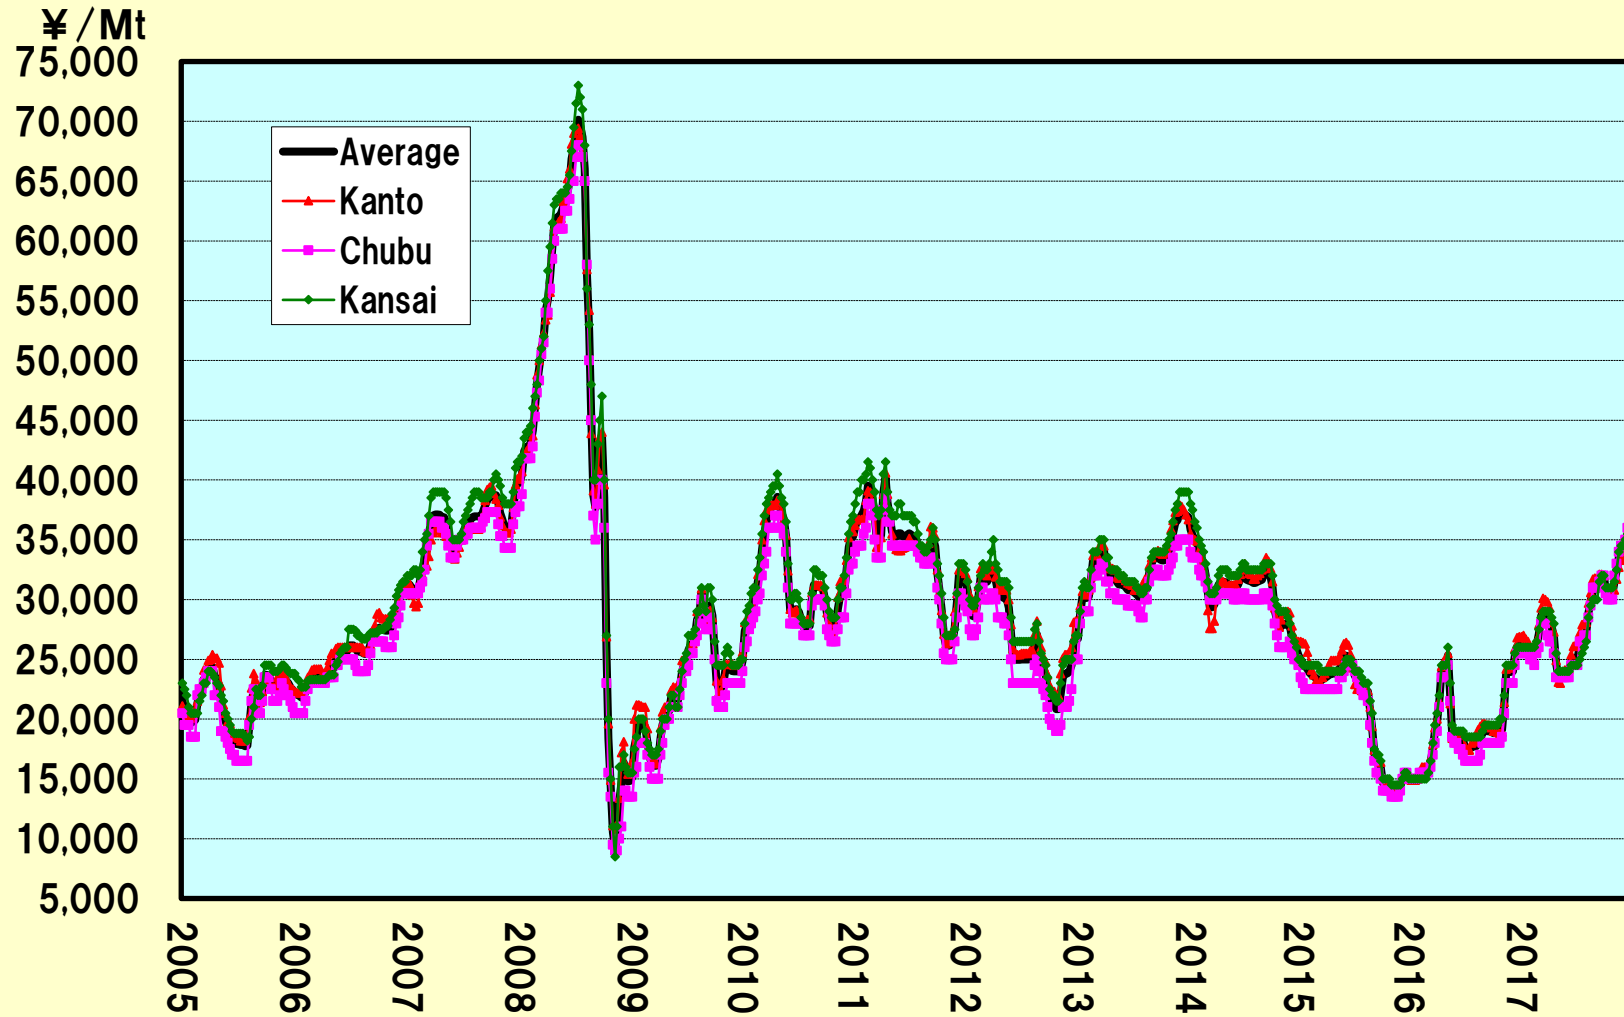

ROMAE PRICES (H2)

(C) Nikkan Shikyo Tsushinsha co,ltd All Rights Reserved.