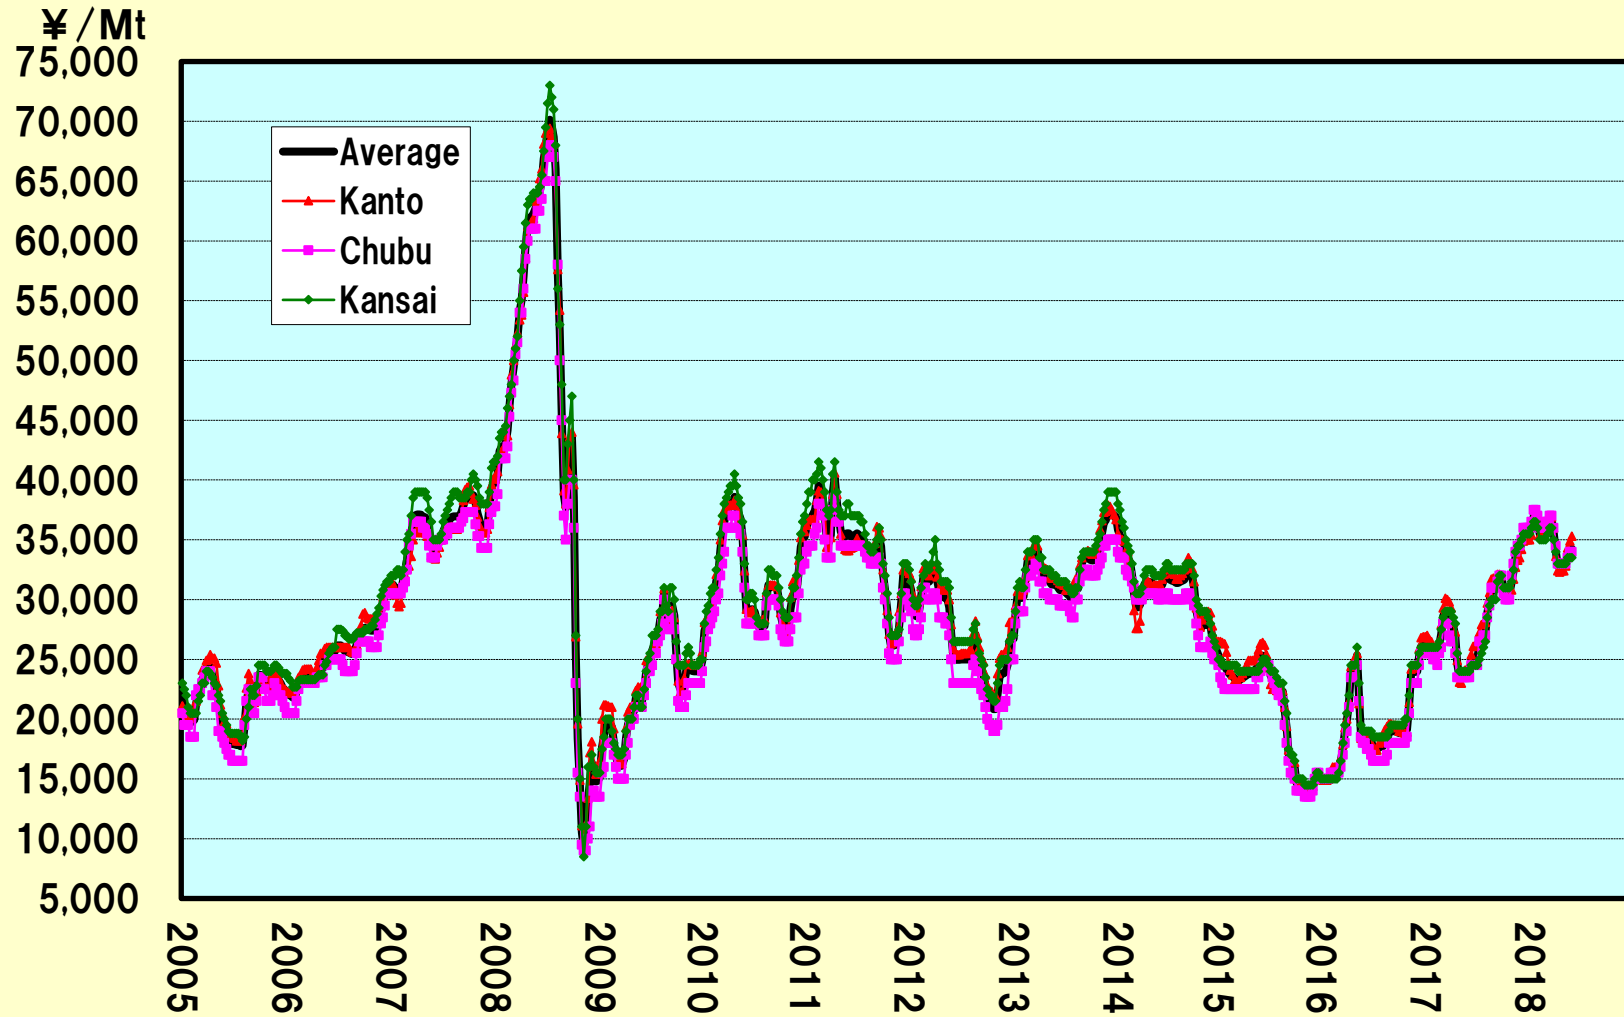

ROMAE PRICES (H2)

(C) Nikkan Shikyo Tsushinsha co,ltd All Rights Reserved.