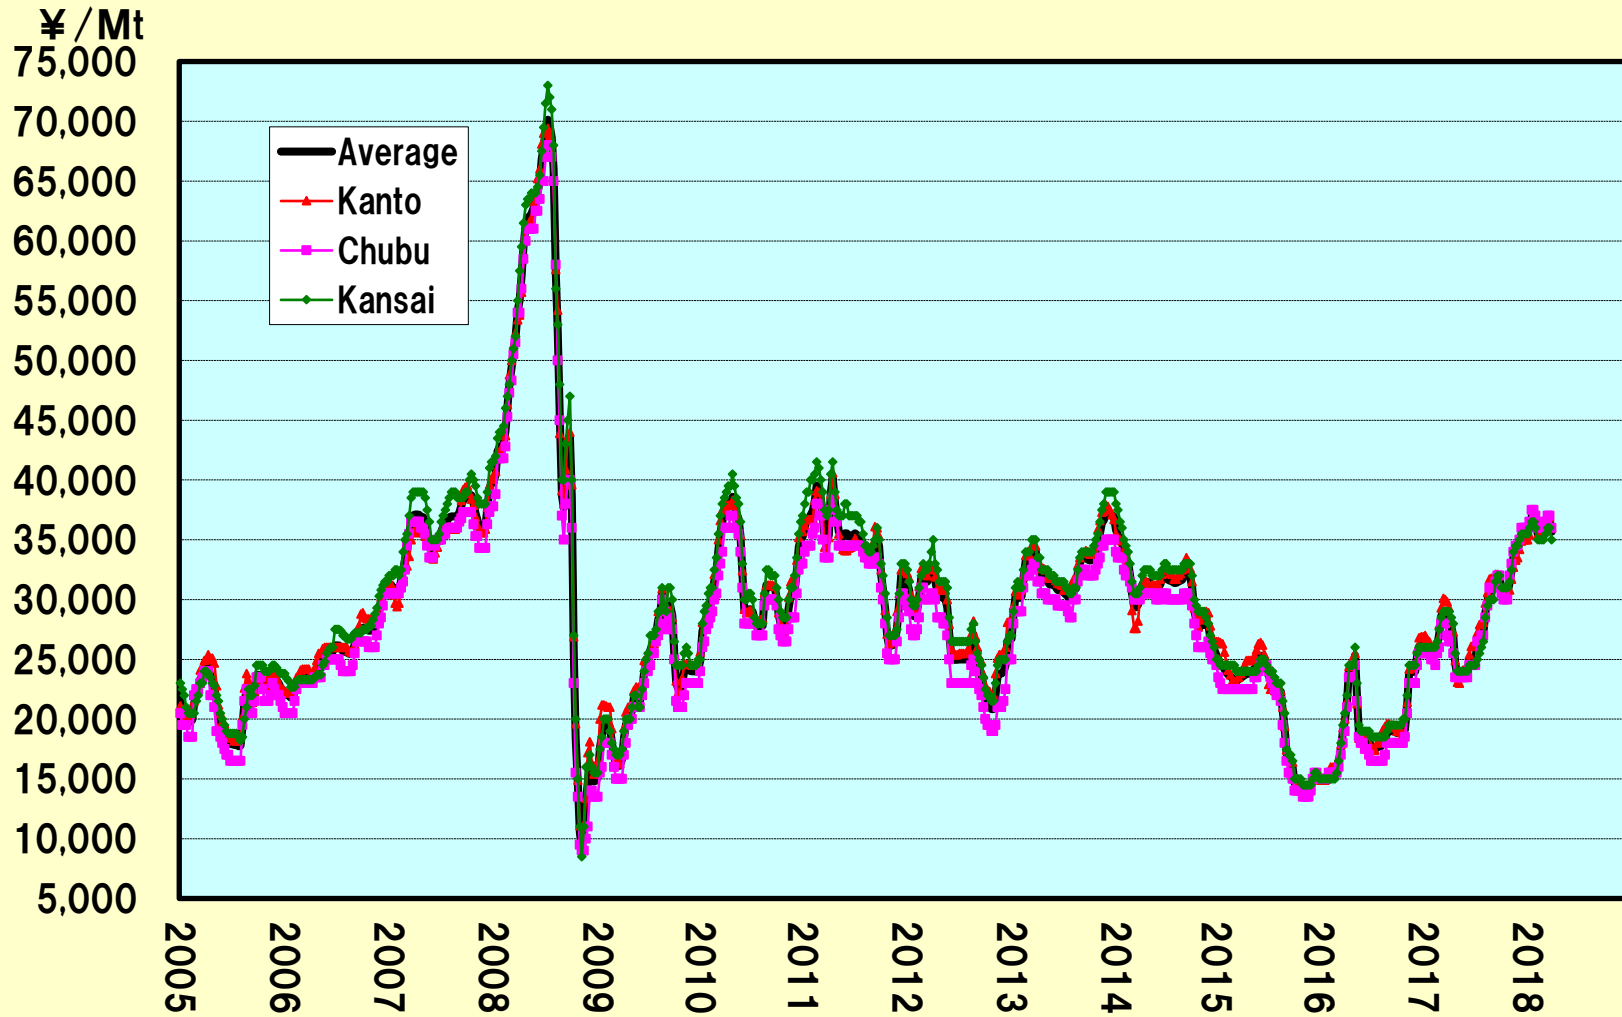

ROMAE PRICES (H2)

(C) Nikkan Shikyo Tsushinsha co,ltd All Rights Reserved.