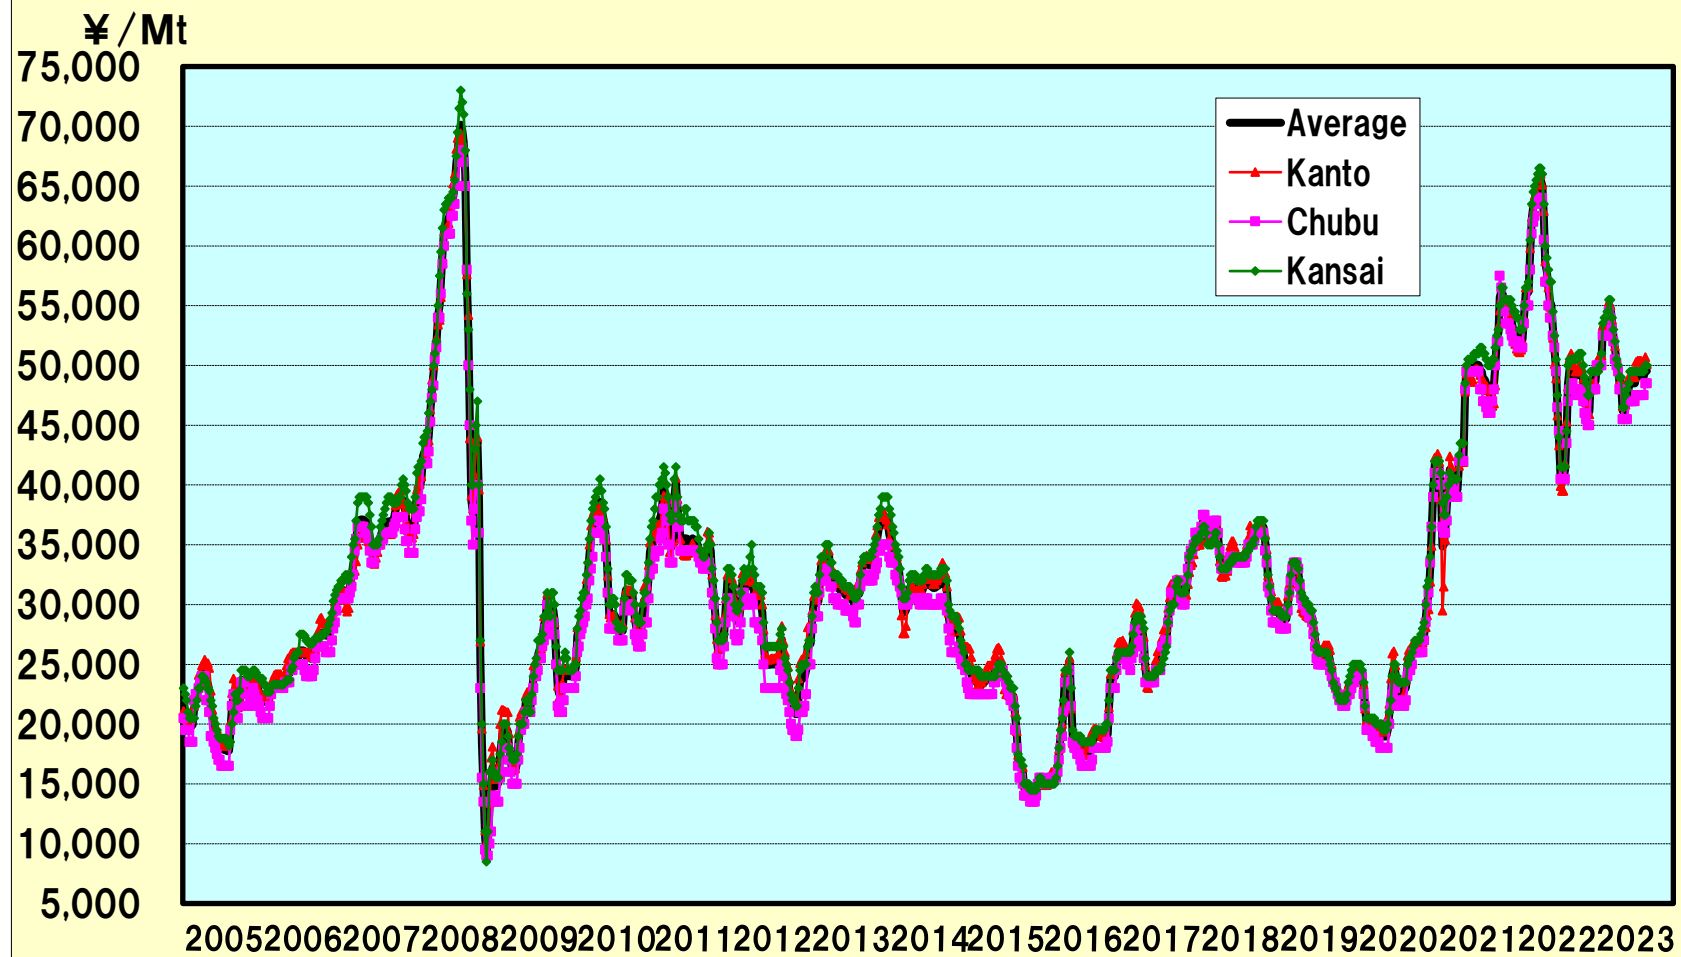

## ROMAE PRICES (H2)

(C) Nikkan Shikyo Tsushinsha co,ltd All Rights Reserved.