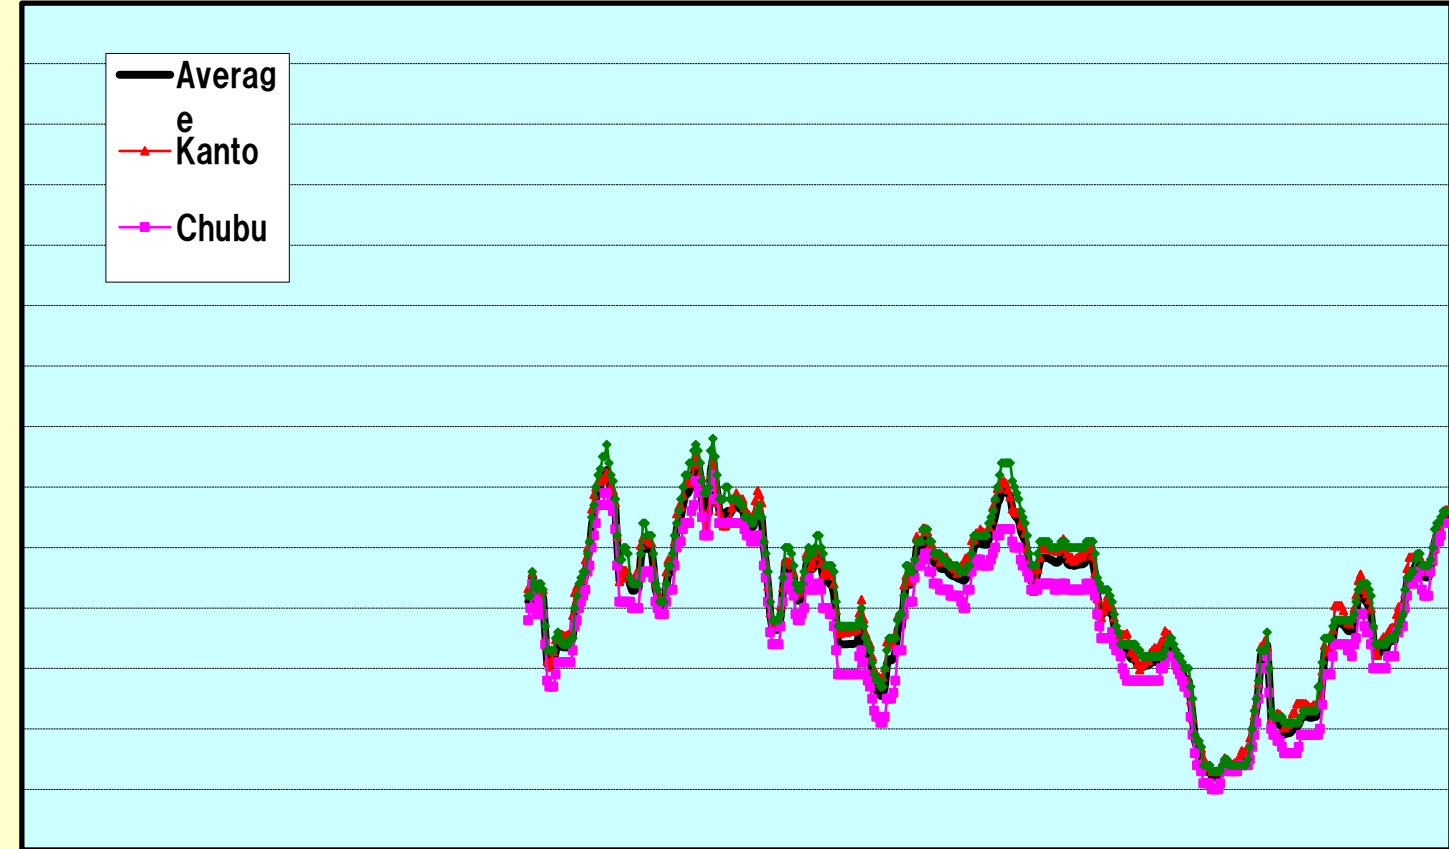

ROMAE PRICES (HS)

¥ / Mt

80,000

75,000

70,000

65,000

60,000

55,000

50,000

45,000

40,000

35,000

30,000

25,000

20,000

15,000

10,000

(C) Nikkan Shikyo Tsushinsha co.,Ltd All Rights Reserved.