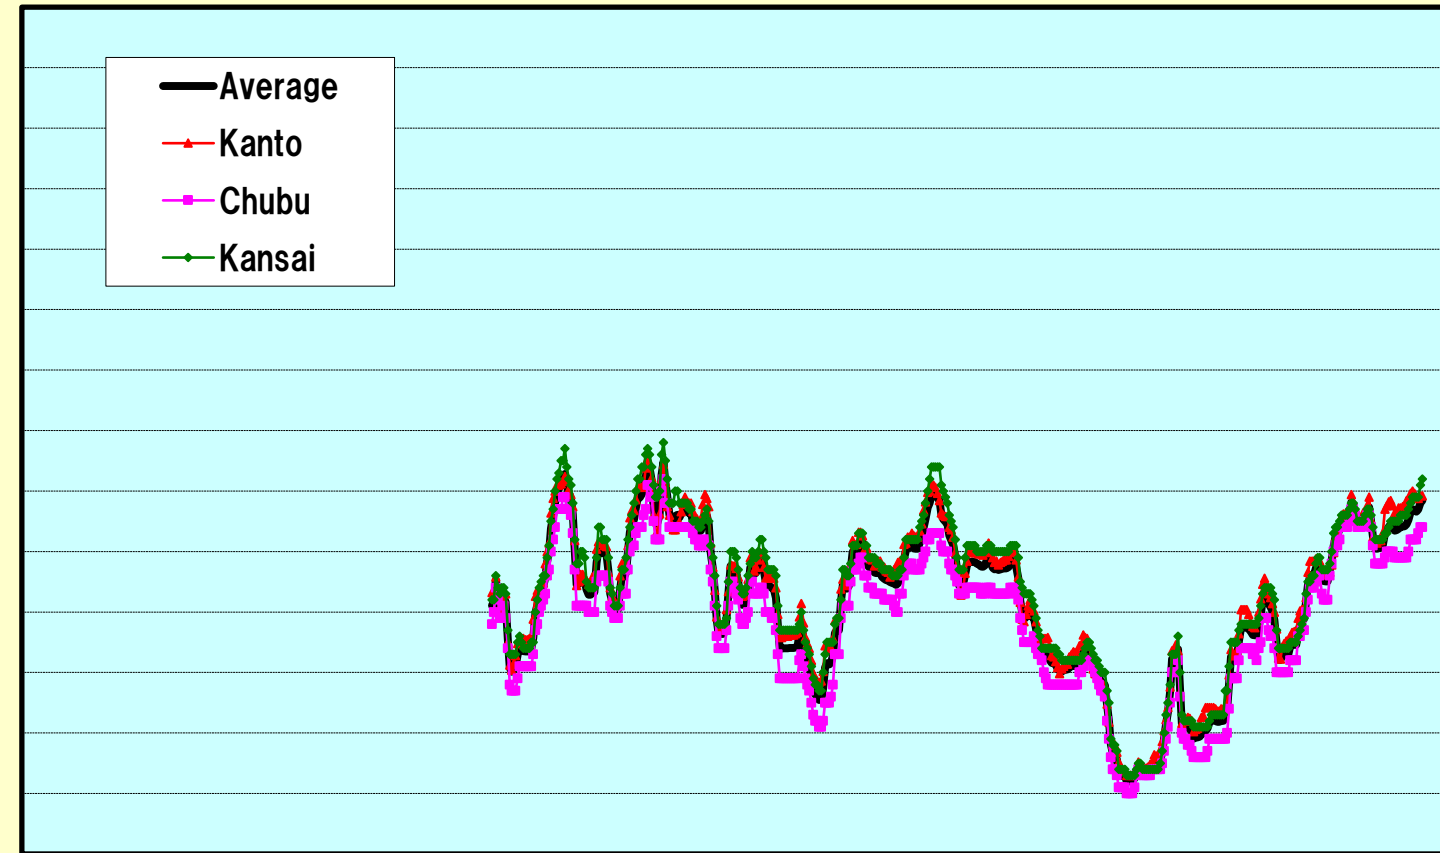

ROMAE PRICES (HS)

¥ / Mt

80,000

75,000

70,000

65,000

60,000

55,000

50,000

45,000

40,000

35,000

30,000

25,000

20,000

15,000

10,000

(C) Nikkan Shikyo Tsushinsha co.,Ltd All Rights Reserved.