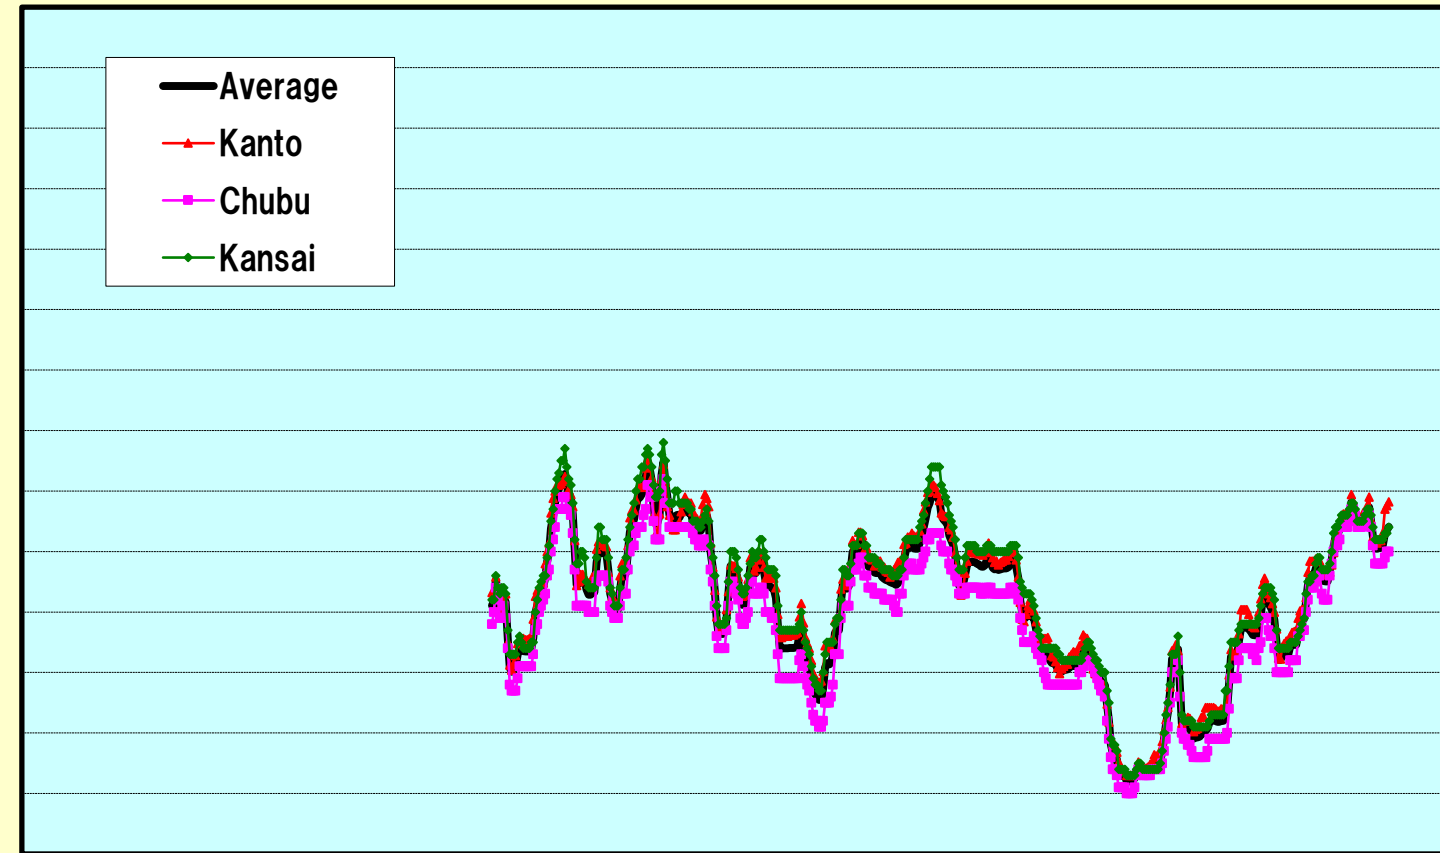

ROMAE PRICES (HS)

¥ / Mt

80,000

75,000

70,000

65,000

60,000

55,000

50,000

45,000

40,000

35,000

30,000

25,000

20,000

15,000

10,000

(C) Nikkan Shikyo Tsushinsha co.,Ltd All Rights Reserved.