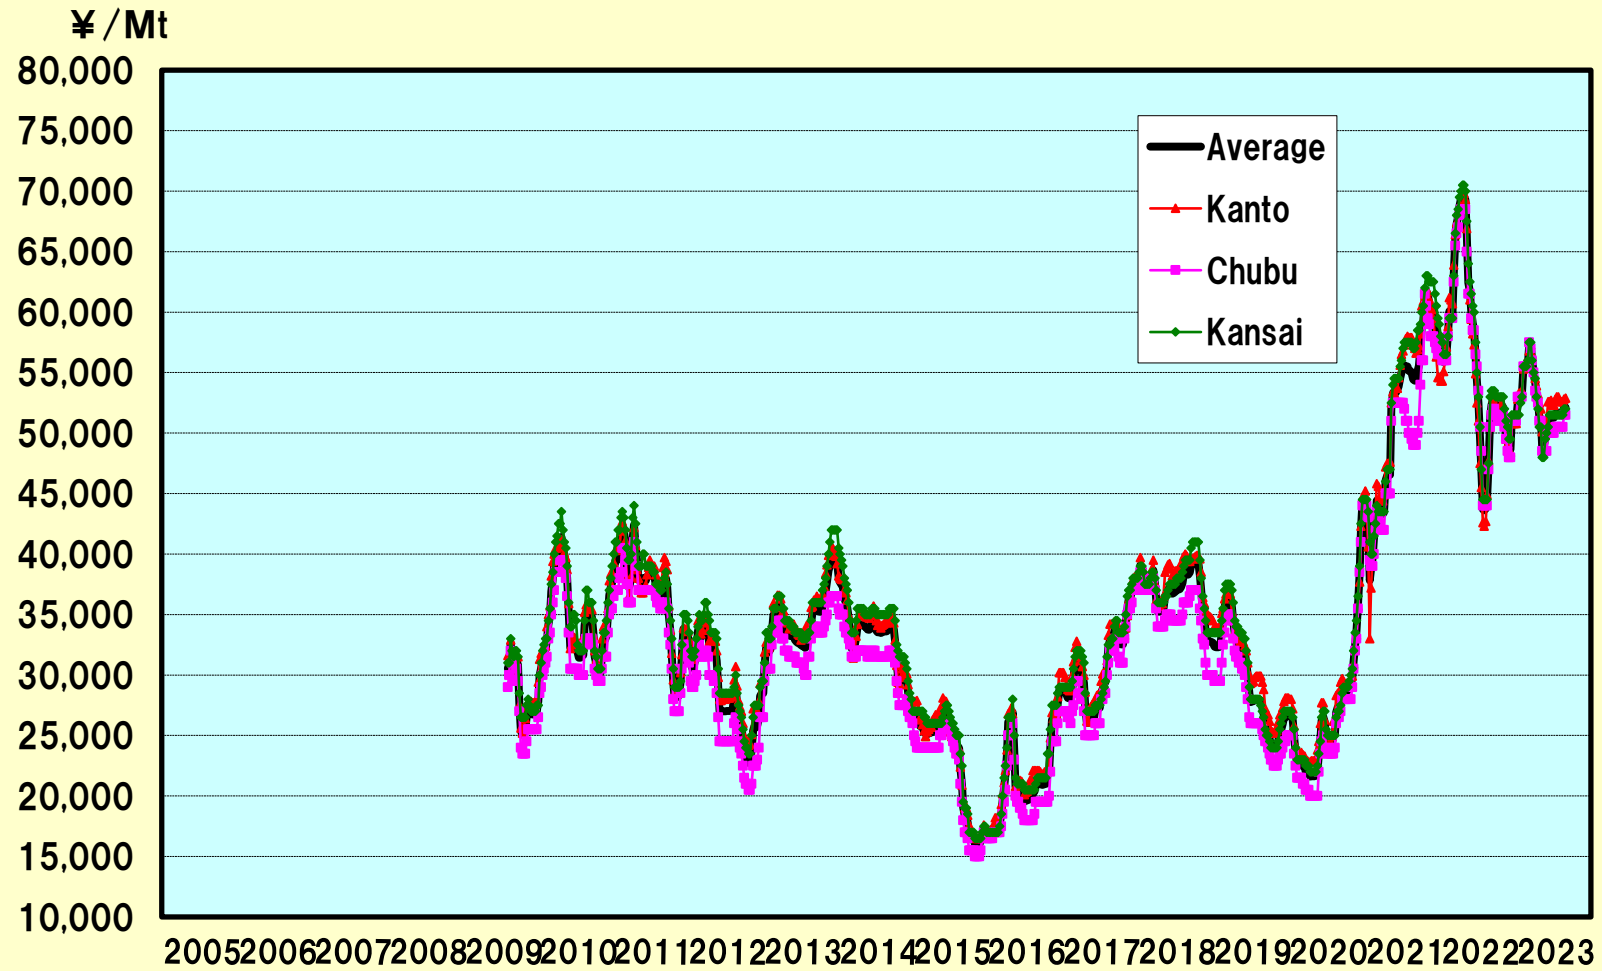

ROMAE PRICES (HS)

(C) Nikkan Shikyo Tsushinsha co.,ltd All Rights Reserved.