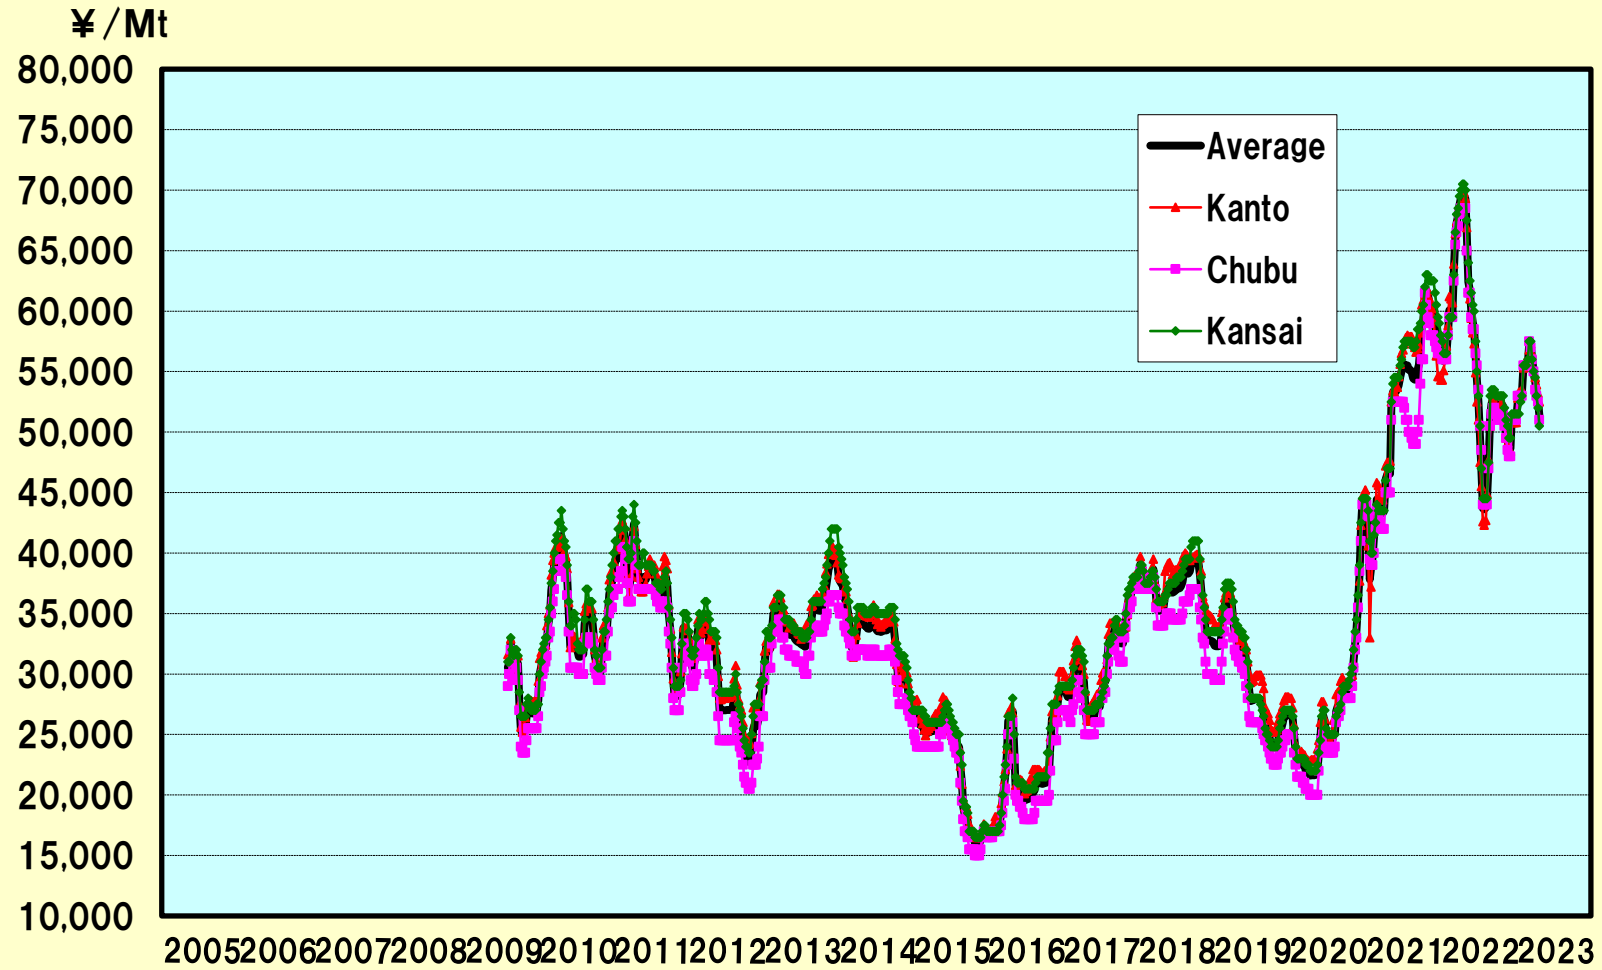

# ROMAE PRICES (HS)

(C) Nikkan Shikyo Tsushinsha co.,Ltd All Rights Reserved.