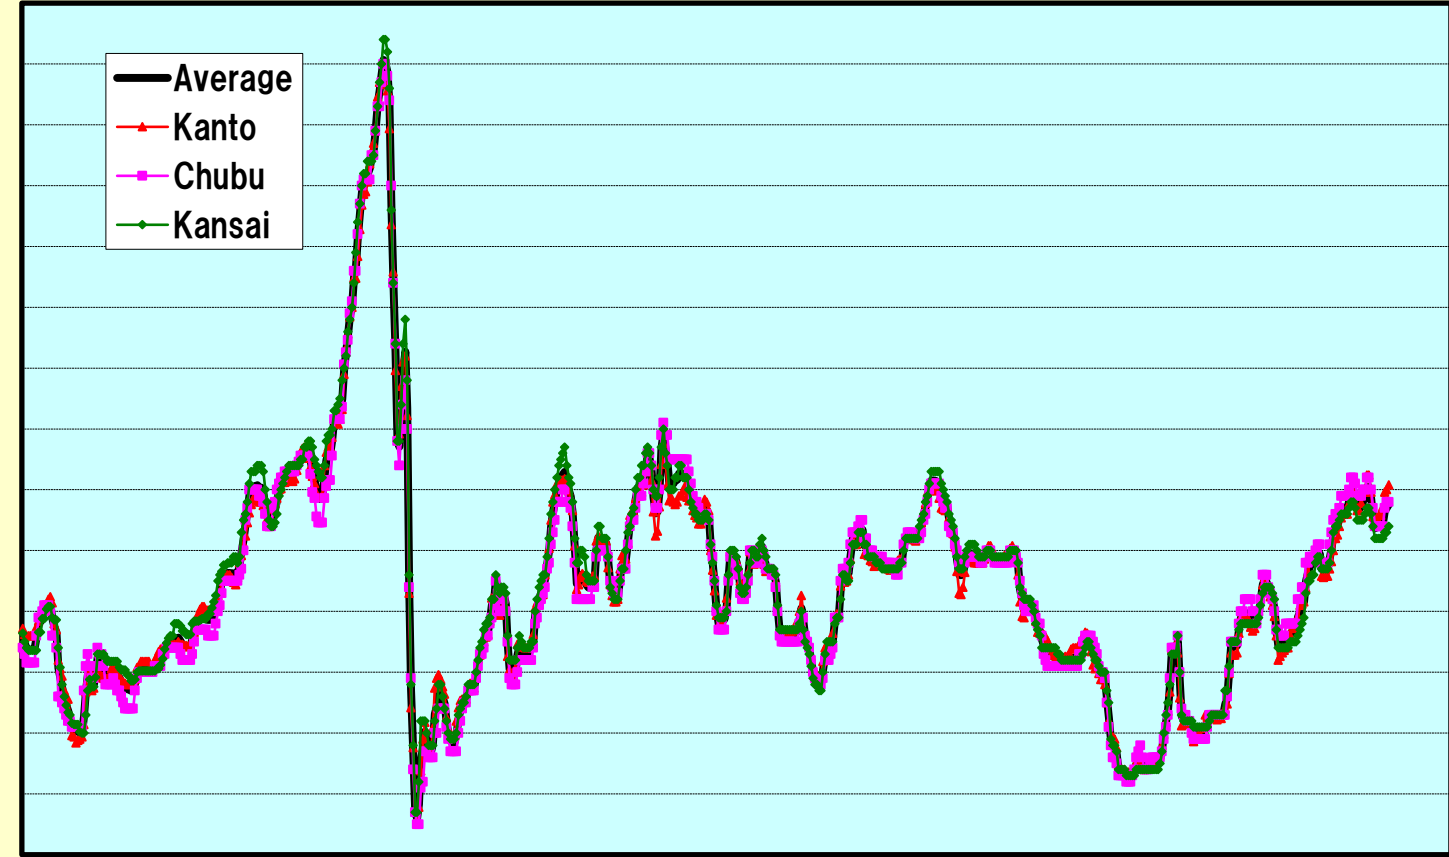

ROMAE PRICES (Shindachi)

¥ / Mt

80,000

75,000

70,000

65,000

60,000

55,000

50,000

45,000

40,000

35,000

30,000

25,000

20,000

15,000

10,000

(C) Nikkan Shikyo Tsushinsha co,ltd All Rights Reserved.