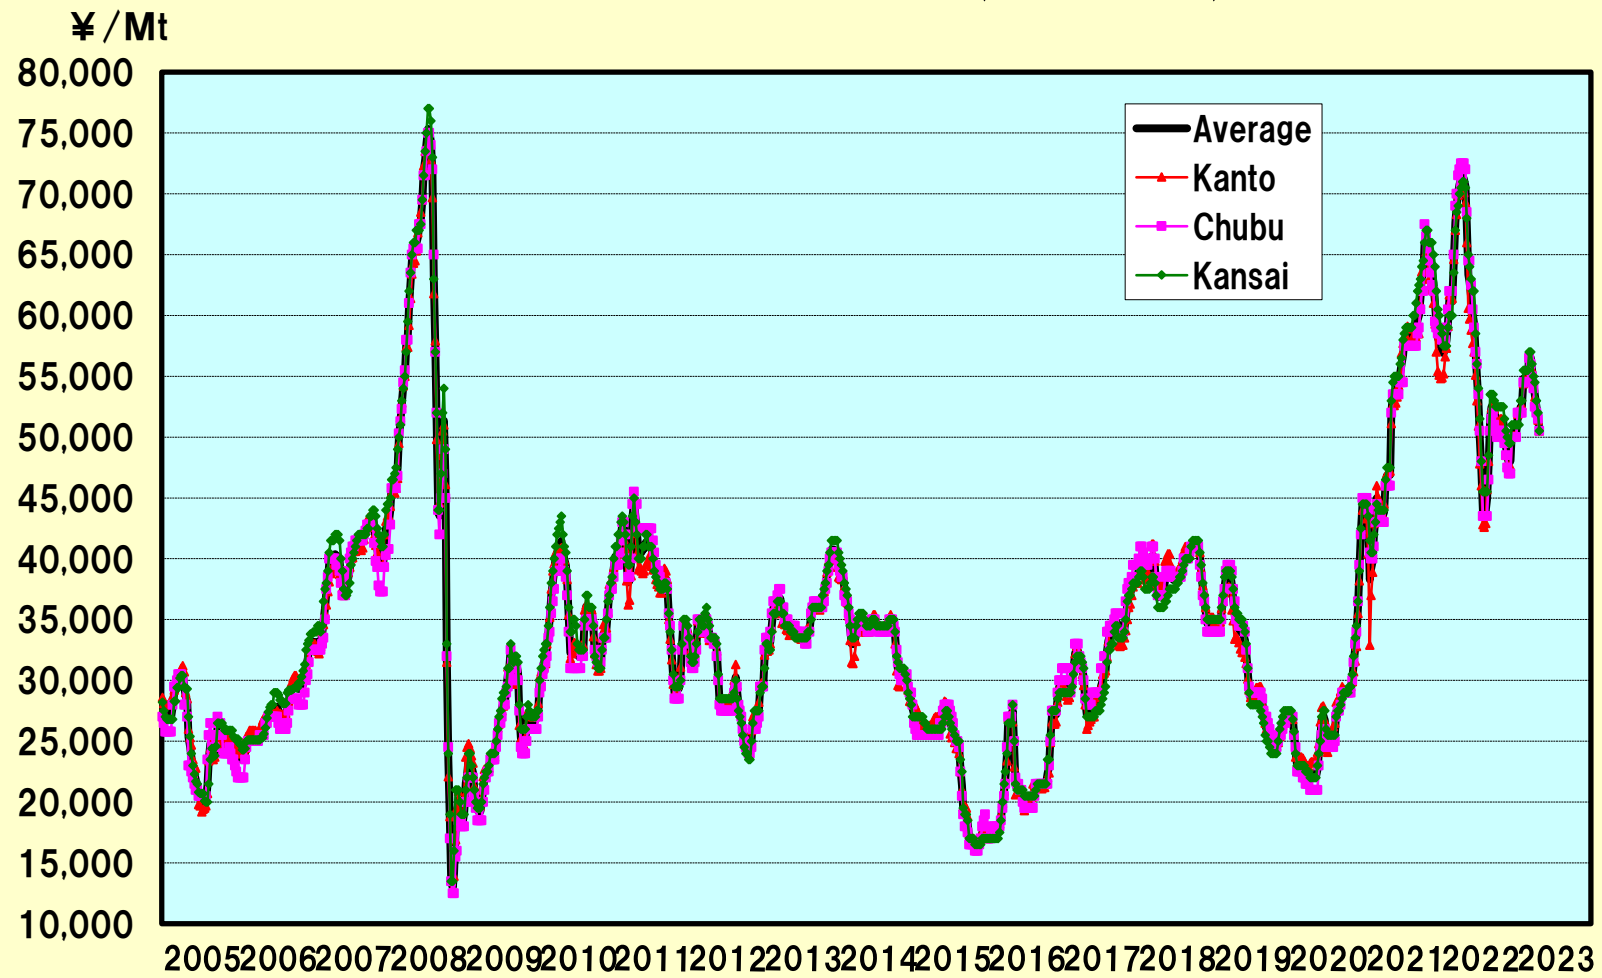

ROMAE PRICES (Shindachi)

(C) Nikkan Shikyo Tsushinsha co,ltd All Rights Reserved.