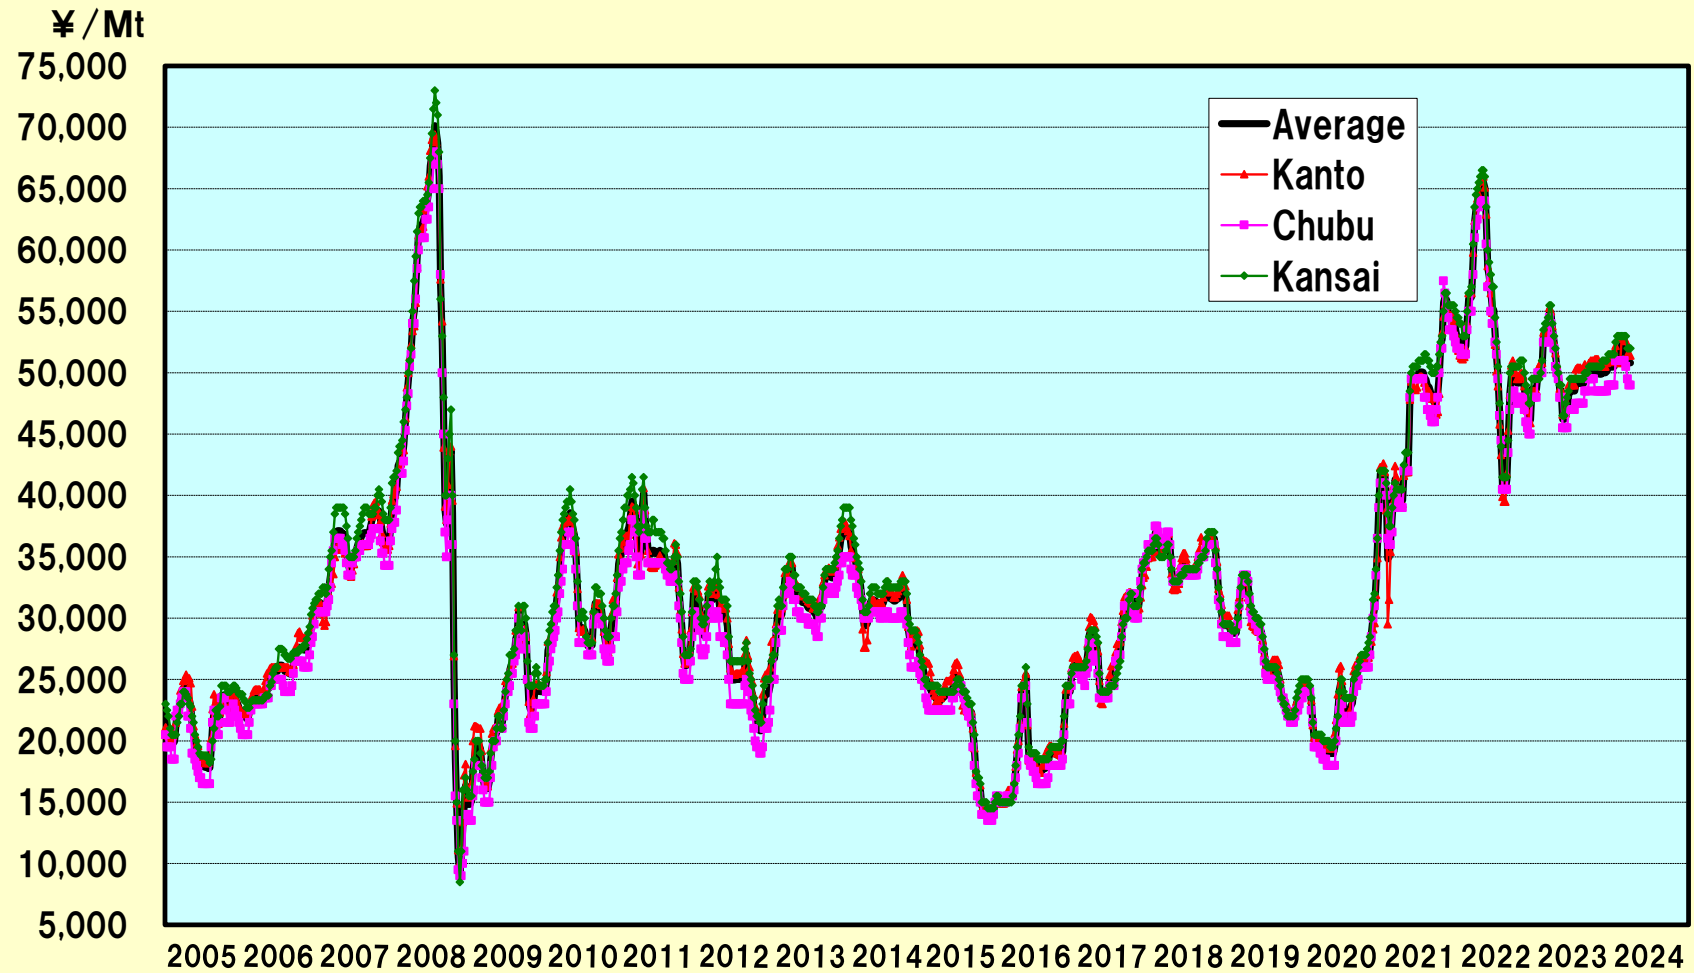

ROMAE PRICES (H2)

(C) Nikkan Shikyo Tsushinsha co.,Ltd All Rights Reserved.