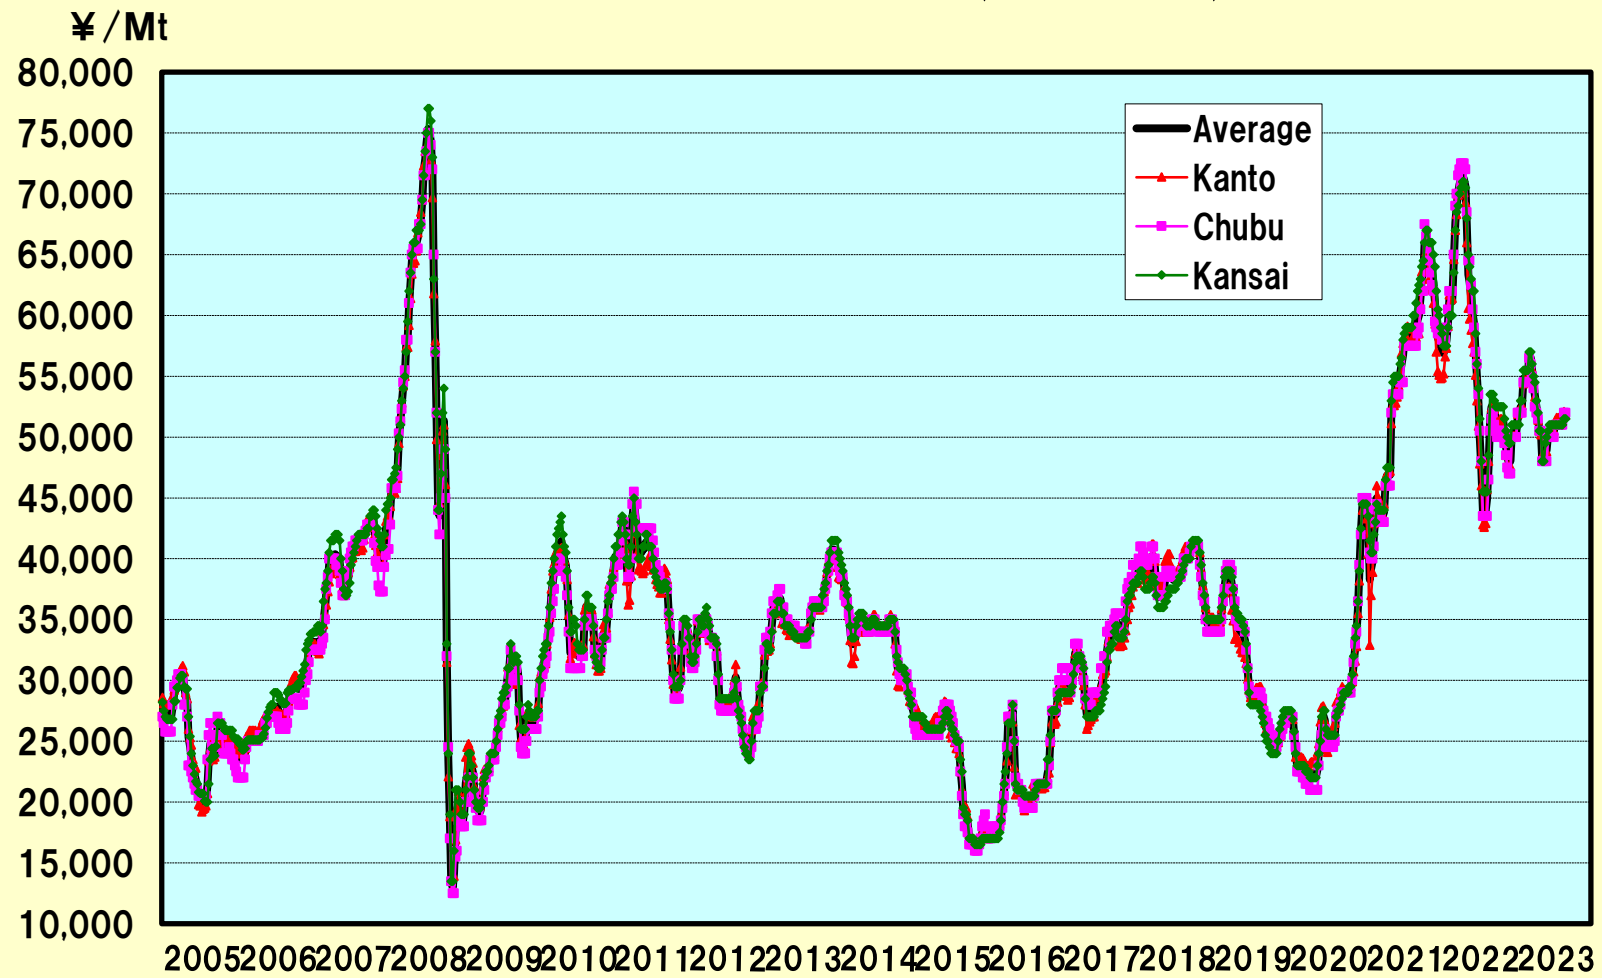

# ROMAE PRICES (Shindachi)

(C) Nikkan Shikyo Tsushinsha co,ltd All Rights Reserved.